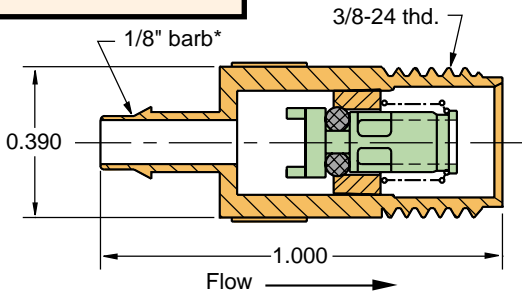

MINIMATIC® J-SERIES QUICK CONNECT

VALVE BODIES

Valve bodies with shut-off valve

Minimatic J-Series quick connect fittings are very compact yet provide a high flow of 14 scfm @ 100 psig. The electroless nickel plated brass body is available with #10-32 threads (M or F), 1/8" NPT threads (M or F), 1/4" NPT threads (M) or a 1/8 hose single barb configuration that is ideal for use with Clippard 3814-6 polyurethane hose.

*1/8 Barb - fits 1/8" I.D. hose. Ideal for use with Clippard 3814-6 polyurethane hose.

MJQC-VB4

MJQC-VFP

MJQC-VMT

Supplied with mounting nut and two washers

MJQC-VMQ

MJQC-VFT

MJQC-VMP