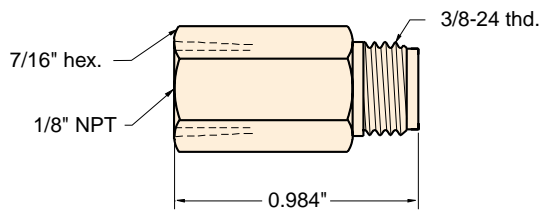

MINIMATIC® J-SERIES QUICK CONNECT

VALVE BODIES

Valve bodies with shut-off valve

Minimatic J-Series quick connect fittings are very compact yet provide a high flow of 14 scfm @ 100 psig. The electroless nickel plated brass body is available with #10-32 threads (M or F), 1/8" NPT threads (M or F), 1/4" NPT threads (M) or a 1/8 hose single barb configuration that is ideal for use with Clippard 3814-6 polyurethane hose.

*1/8 Barb - fits 1/8" I.D. hose. Ideal for use with Clippard 3814-6 polyurethane hose.

MJQC-VB4

MJQC-VFP

MJQC-VMT

Supplied with mounting nut and two washers

MJQC-VMQ

MJQC-VFT

MJQC-VMP