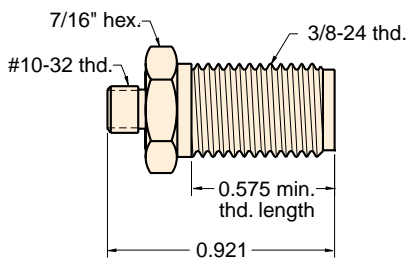

MINIMATIC® J-SERIES QUICK CONNECT

VALVE BODIES

Valve bodies with shut-off valve

Minimatic J-Series quick connect fittings are very compact yet provide a high flow of 14 scfm @ 100 psig. The electroless nickel plated brass body is available with #10-32 threads (M or F), 1/8" NPT threads (M or F), 1/4" NPT threads (M) or a 1/8 hose single barb configuration that is ideal for use with Clippard 3814-6 polyurethane hose.

*1/8 Barb - fits 1/8" I.D. hose. Ideal for use with Clippard 3814-6 polyurethane hose.

MJQC-VB4

MJQC-VFP

MJQC-VMT

Supplied with mounting nut and two washers

MJQC-VMQ

MJQC-VFT

MJQC-VMP