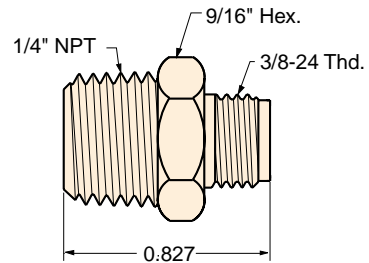

MINIMATIC® J-SERIES QUICK CONNECT

VALVE BODIES

Valve bodies with shut-off valve

Minimatic J-Series quick connect fittings are very compact yet provide a high flow of 14 scfm @ 100 psig. The electroless nickel plated brass body is available with #10-32 threads (M or F), 1/8" NPT threads (M or F), 1/4" NPT threads (M) or a 1/8 hose single barb configuration that is ideal for use with Clippard 3814-6 polyurethane hose.

*1/8 Barb - fits 1/8" I.D. hose. Ideal for use with Clippard 3814-6 polyurethane hose.

MJQC-VB4

MJQC-VFP

MJQC-VMT

Supplied with mounting nut and two washers

MJQC-VMQ

MJQC-VFT

MJQC-VMP