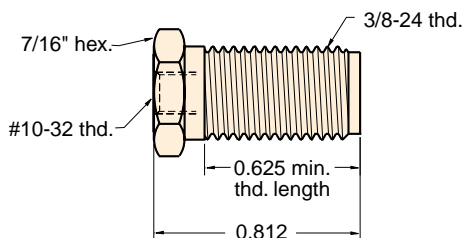

MINIMATIC® J-SERIES QUICK CONNECT

VALVE BODIES

Valve bodies with shut-off valve

Minimatic J-Series quick connect fittings are very compact yet provide a high flow of 14 scfm @ 100 psig. The electroless nickel plated brass body is available with #10-32 threads (M or F), 1/8" NPT threads (M or F), 1/4" NPT threads (M) or a 1/8 hose single barb configuration that is ideal for use with Clippard 3814-6 polyurethane hose.

*1/8 Barb - fits 1/8" I.D. hose. Ideal for use with Clippard 3814-6 polyurethane hose.

MJQC-VB4

MJQC-VFP

MJQC-VMT

Supplied with mounting nut and two washers

MJQC-VMQ

MJQC-VFT

MJQC-VMP